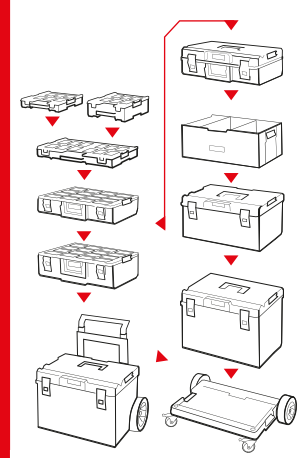

ORGANIZERS

TOOLBOXES

Cart 2.0

Transport Platform

*available soon

PRIME

Toolbox 150

Toolbox 200 Expert*

Toolbox 200 Vario*

Toolbox 250 Expert

Toolbox 250 Vario

Organizer Multi PRO/TWO

Cart

ORGANIZERS

PRO 2.0

100
200
300

Box Extender 2.0

Box 130 2.0

Toolcase

Technician Case 2.0

Toolbox 2.0

Organizer Multi PRO/TWO

Drawer 2 Toolbox 2.0

Drawer 3 Toolbox 2.0